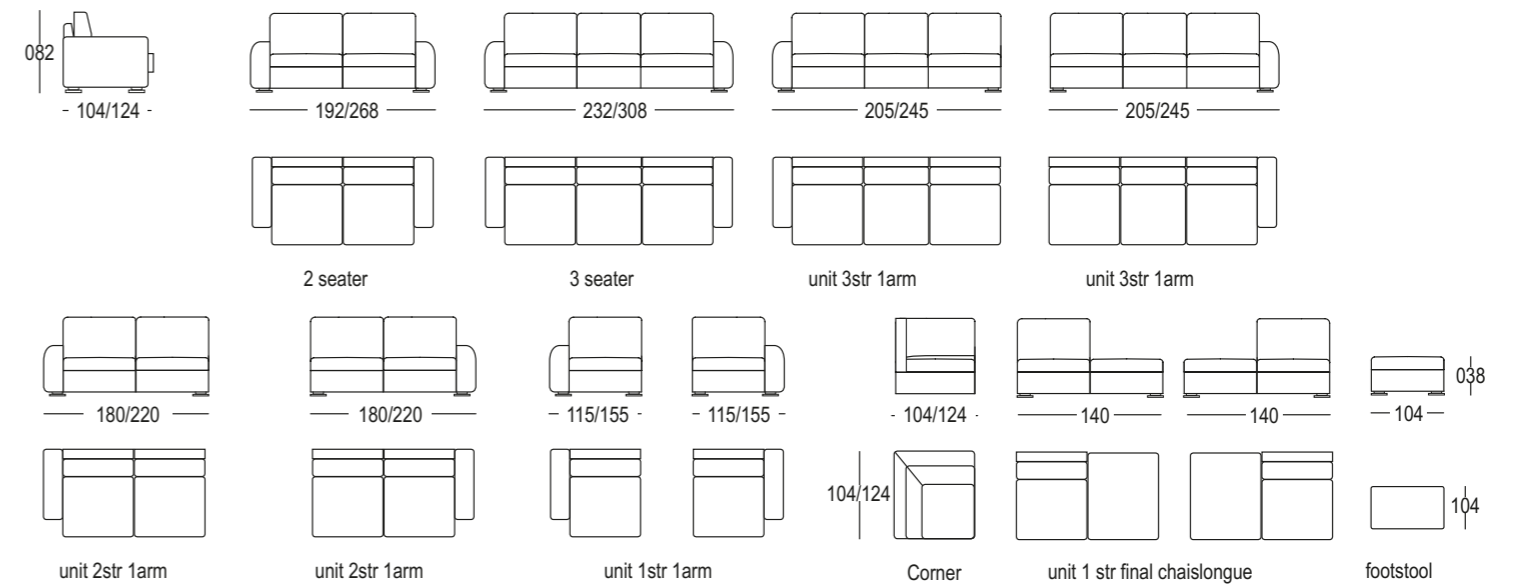

Cappellini
Salotti

Capin srl. Via Case Tuci - 51039 Santonuovo - Quarrata (PT) Italy Tel. +39 0573 790241 - Fax. +39 0573 790244

e-mail: administration@cappellinisalotti.it