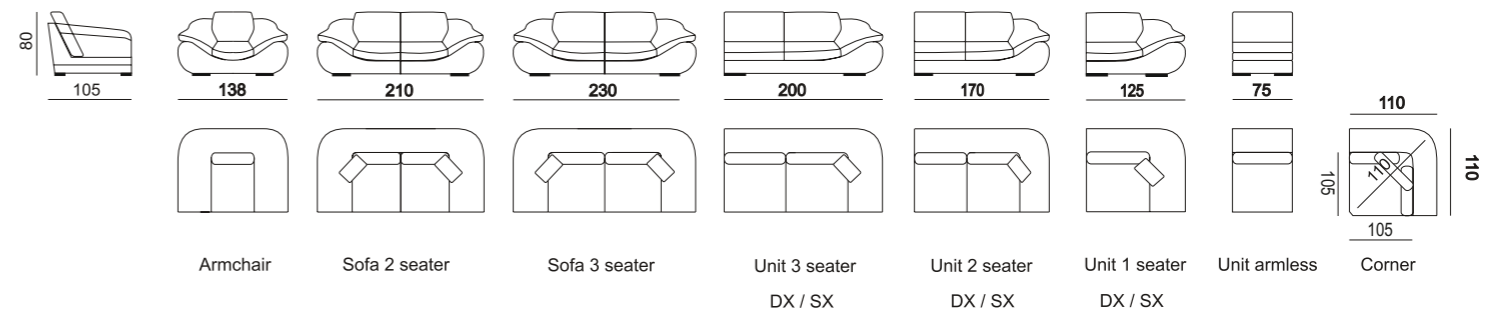

Cappellini
Salotti

Capin srl. Via Case Tuci - 51039 Santonuovo - Quarrata (PT) Italy Tel. +39 0573 790241 - Fax. +39 0573 790244

e-mail: administration@cappellinisalotti.it