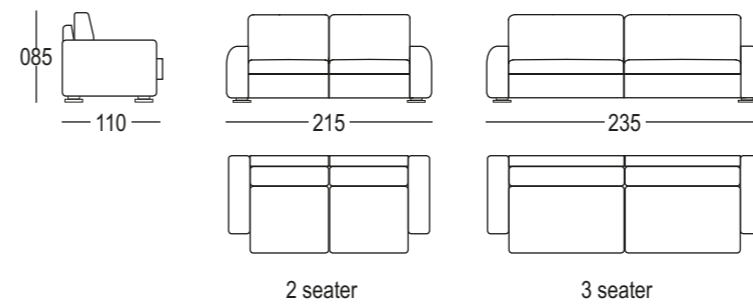

Cappellini Salotti

DHAVAL

Cappellini
Salotti

Capin srl. Via Case Tuci - 51039 Santonuovo - Quarrata (PT) Italy Tel. +39 0573 790241 - Fax. +39 0573 790244

e-mail: administration@cappellinisalotti.it