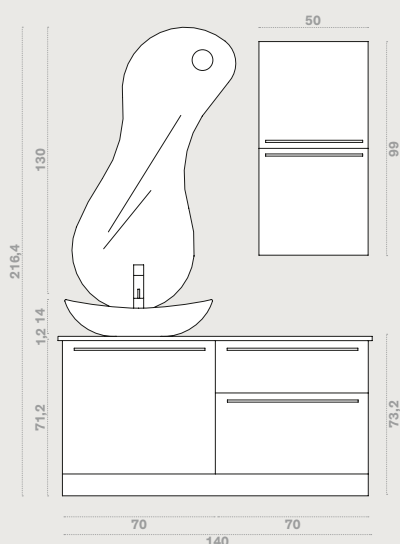

SKY COMP. 137

CON SPORGENZA TOP
L 141 x P 50,5 cm

SKY ROVERE COLORE / COMP 137

Raffinato e inusuale, il Rovere in tonalità Melanzana opaco è abbinato allo zoccolo ed alle maniglie con finitura brill, in una composizione che unisce sapientemente valori estetici e funzionali. I cassettoni della base sono infatti accessoriati con pratici contenitori e vani portaoggetti. Molto personali le forme del lavabo ad appoggio sul piano e della specchiera Goccia, con faretto Matis integrato.

Elegant and unusual, the matt Melanzana shade of the oak is matched with a base plinth and handles in brill finish, in this composition that knowingly combines aesthetics with functionality. The large drawers in the vanity unit are accessorised with handy containers and storage compartments. Highly distinctive shapes are the key feature of the countertop washbasin and Goccia mirror unit with integrated Matis spotlight.

Eine ästhetisch und funktionell hochwertige Einrichtung in der raffinierten und ungewöhnlichen Kombination von Eiche in der Farbe Melanzana matt mit dem Sockel und den Griffen in der Ausführung brill. Die großen Laden des Unterschrank sind mit praktischen Behältern und Fächern für unterschiedliche Gegenstände ausgestattet. Sehr individuelles Design für das Aufsatzbecken und den Spiegel Goccia, mit integriertem Strahler Matis.