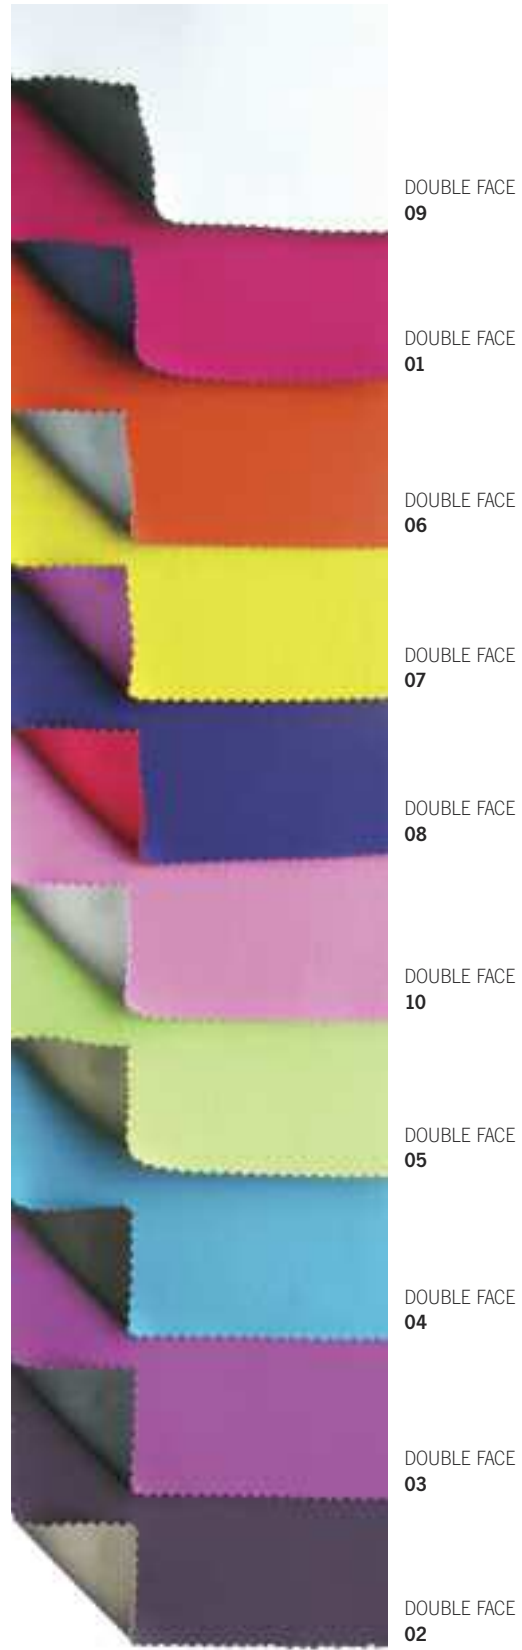

Tessuto Fabric DOUBLE FACE

ZEN
LOTUS
CHUBBY
PLUME
FLUFFY
LOUNGE **INDOOR / OUTDOOR**
TETRIS **INDOOR / OUTDOOR**

BUBBLE
Color Matching

Composizione:
Pa **80%**
Ea **20%**

Tessuto Bubble
Idrorepellente
Bubble fabric
Waterproof