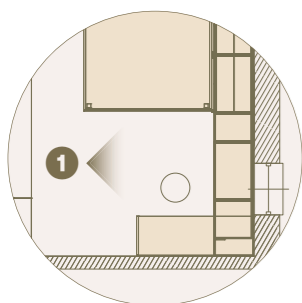

1 Ambiente notte integrato con zona Home-office da scrittoio con gambe Kios in appoggio a box a terra./Night area merging with home-office area made of desk with Kios legs resting on floor units.

2 Armadi Modul Box Twist con vano appoggio retroletto con ante apertura ribalta, testiera letto imbottita con tessuto Oregon S033./Box wardrobe with opening compartment and upholstered panels used as headboard for Ring bed.

2