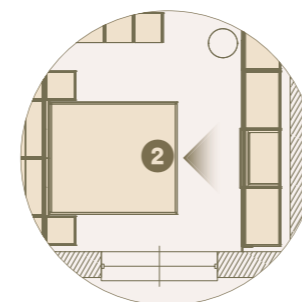

1

2

1 2 Armadio scorrevole Febe attrezzato internamente di tubi appendi abiti, cassetiera, cesto in metallo estraibile./Febe sliding door wardrobe equipped with clothes hangers, drawer pack and removable basket.