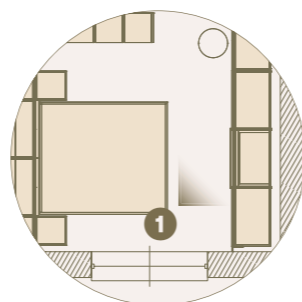

1

2

1 2 Armadio scorrevole Febe attrezzato internamente di tubi appendi abiti, cassetiera, cesto in metallo estraibile./Febe sliding door wardrobe equipped with clothes hangers, drawer pack and removable basket.