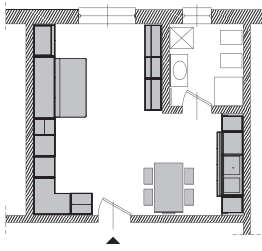

33 MQ

Monocale / Studio Flat