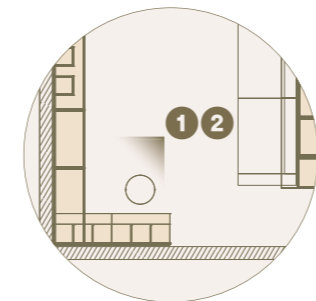

1 2 Ambiente giorno arredato con box a terra con cassettoni e anta ribalta, pensili con ante battenti, consolle uso Home-office e casellari Bloom./Day area furnished with floor units with drawers and flap door, wall unit with swing opening doors, Home-Office console and Bloom wall units.