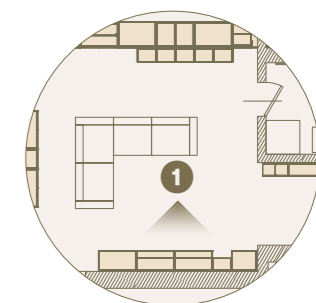

1

1

1 Ambiente giorno, arredato con armadio Modul Box e Modul Box Twist con ante ribalta, battenti, cassettoni e vani a giorno. /Day area furnished with floor units and Twist box with flap doors, swing opening doors, drawers and opened compartments.