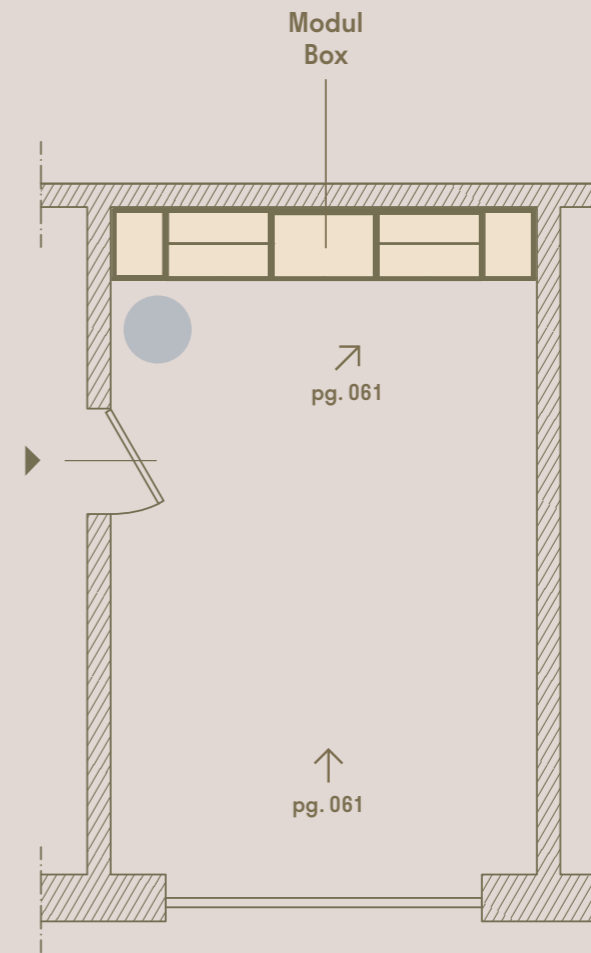

Finiture: Rovere, Canapa, Tortora / Maniglia Filo
 Finishes: Rovere, Canapa, Tortora / Filo handle

MONOLOCALE / STUDIO FLAT
50 MQ

7800 mm

7900 mm

MONOLOCALE / STUDIO FLAT

50 MQ

	Ingresso /Entrance		Home-office		Lavanderia /Laundry
	Living		Night		Garage