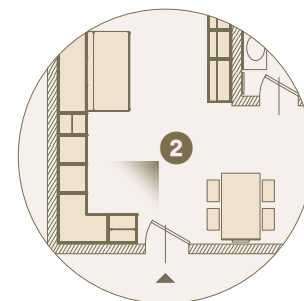

2 Ambiente ingresso, arredato da armadio Twist uso ingresso con appendiabiti.
/Entrance area, furnished with wardrobe with hanger.