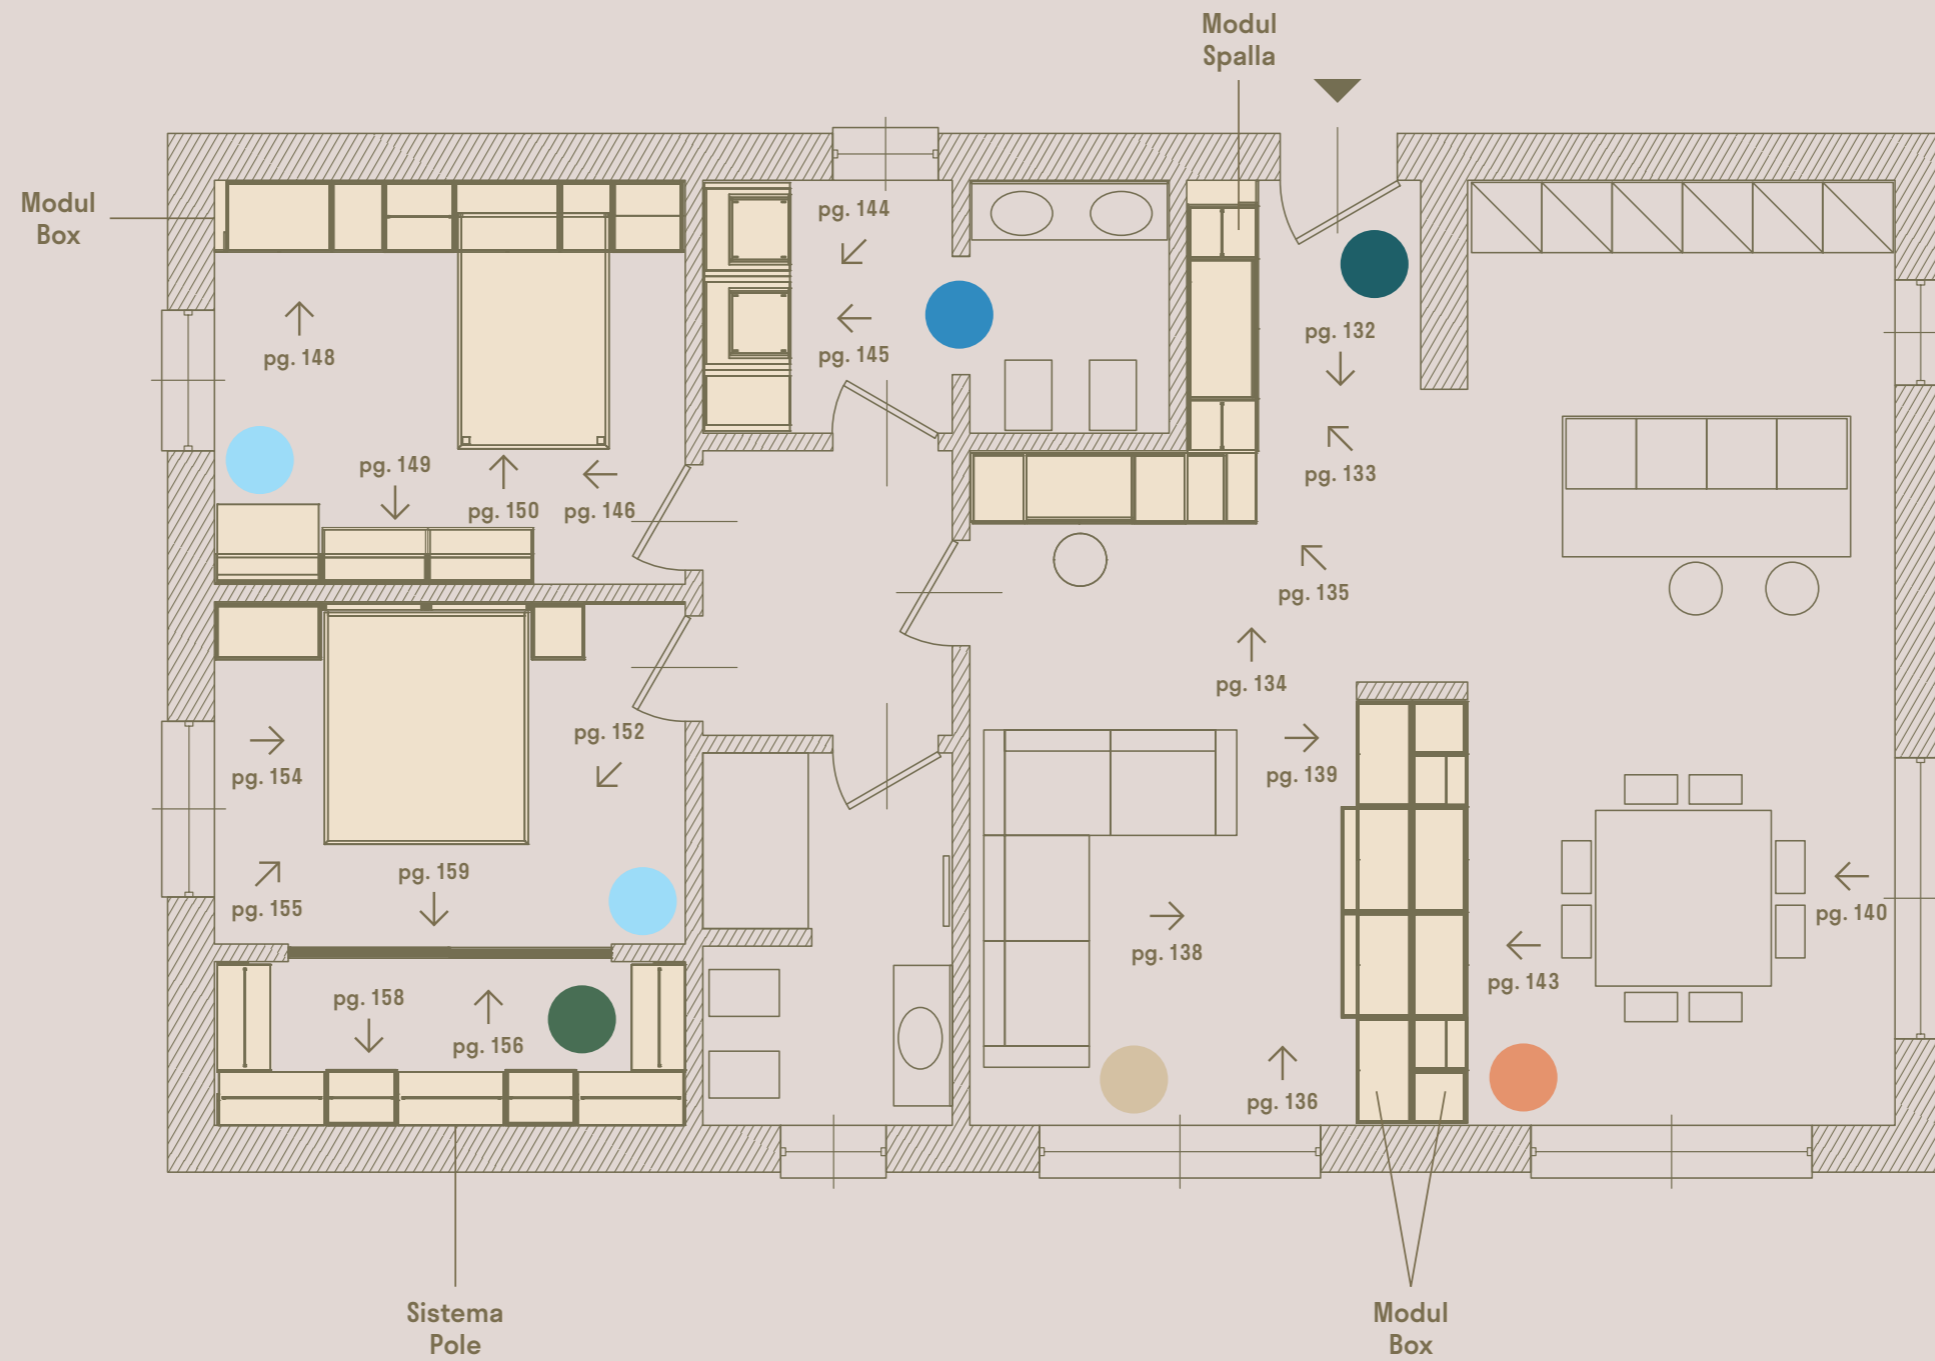

	Ingresso /Entrance		Dispensa /Storage		Cabina /Walk-In Closet
	Living		Night		Lavanderia /Laundry

2 Zona ingresso arredata con armadio Modul Spalla composta da vano guardaroba, toeletta con consolle, specchio e modulo ad angolo rovescio con ripiani./Entrance area furnished with modular wardrobe equipped with shelf and hangers for clothes, dressing table and mirror, outer corner module with shelves.