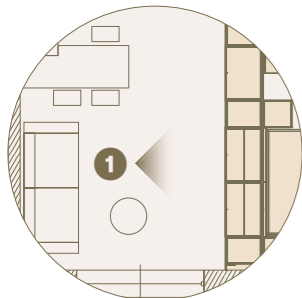

1 Ambiente giorno arredato con armadi Modul Box Twist Beface con vano TV, ante ribalta e battenti.
/Day area furnished with Twist Beface box wardrobe with sitting area, TV compartment, swing and flap doors.

1