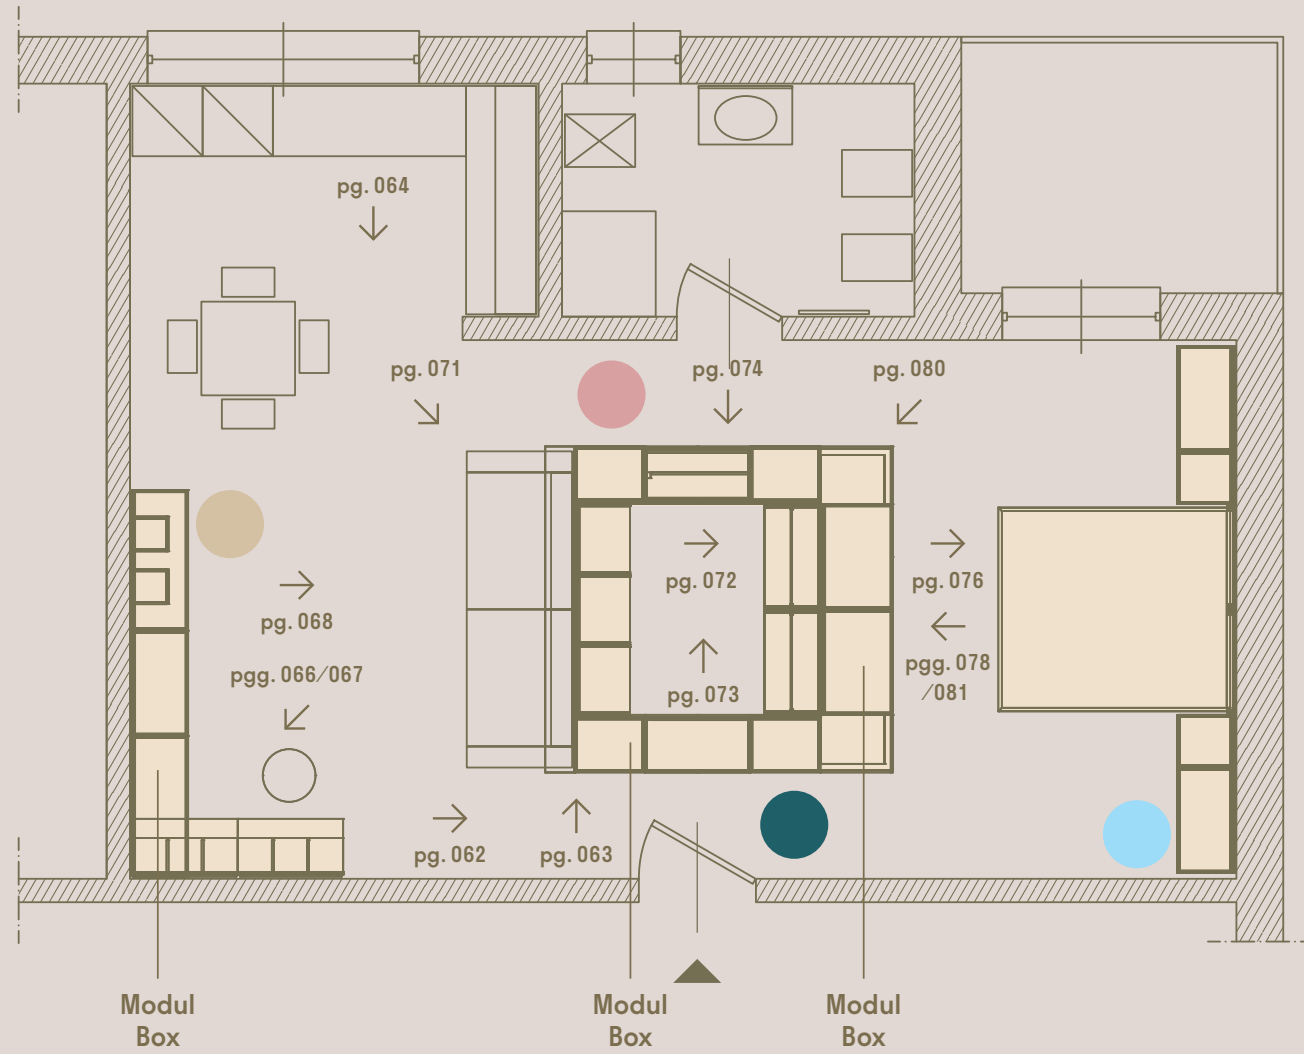

1

1

2

1 2 Armadio scorrevole Febe attrezzato internamente di tubi appendi abiti, cassetiera, cesto in metallo estraibile./Febe sliding door wardrobe equipped with clothes hangers, drawer pack and removable basket.

MONOCALE / STUDIO FLAT
60 MQ

6800 mm

9400 mm

MONOLOCALE / STUDIO FLAT 60 MQ

	Ingresso / Entrance		Corridoio / Corridor
	Living		Night

Corridoio / Corridor - Ingresso / Entrance

2 Ambiente ingresso/giorno arredato con armadi Modul Box BeFace con vano a giorno specchio e faretto Tech./Entrance-day area furnished with BeFace box wardrobe with opened compartments with mirror and Tech light.