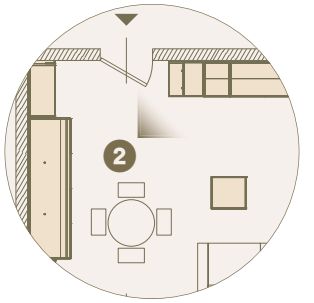

MONOLOCALE / STUDIO FLAT 43 MQ

Living